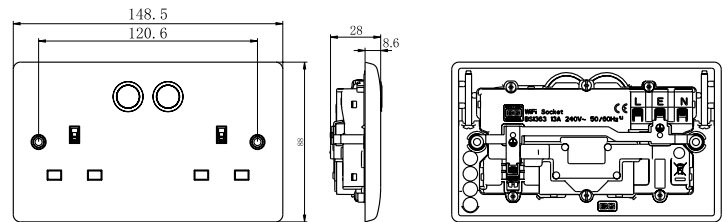

Smart Power Socket, Double Switched 13A, White Moulded - Slim Profile

Innovative Home Automation system from BG.
Control your connected devices from anywhere.
Your life connected, Your life smarter.

- Control and schedule power in the home or outside via touch, voice commands or APP.
- No expensive gateway hub unit, no expensive cloud costs, or subscriptions.
- BG Home App available to download from App Store or Google Play
- Set timer schedules, countdown function or random security options
- Compatible with Google Assistant, Amazon Alexa, Siri Shortcuts and IFTTT for smart home integration
- Quick and easy set-up, with in-App support.
- Individual socket control.
- Socket retrofittable into 25mm boxes.

PRODUCT IMAGES

LINE DRAWINGS

822/HC-01

TECHNICAL SPECIFICATIONS

Standard(s)	Low Voltage Directive 2014/35/EU BS1363-2 : 2016 + A1:2018 EN 60669-2-1 : 2004 + A1:2009 + A12:2010 RED & EMC	
WEEE Directive	Yes	
RoHS Directive	Yes	
Rating	13 Amp 240V ~	
Contact Gap	3.0mm minimum	
Switch Type	Single Pole	
Terminal Capacity - L & N	3 x 2.5mm ² , 3 x 4.0mm ² & 2 x 6.0mm ²	
Mounting Box Depth (Min)	25mm	
Fixing Centres	120.6mm	
Stand-by Power	<0.3W	
Working Condition Temp	-20 - +85°C (For WiFi module)	

WEIGHTS & DIMENSIONS

Cat No.	Description	Dimension (W x H x D) cm			Weight (Kg)			CBM (m3)
		Product	Inner Box	Outer Box	Each	Inner Box	Outer Box	Outer Box
822/HC-01	WH NX 13A 2G SW SKT HC	14.9 x 8.8 x 2.8	17.8 x 16.7 x 15.7	90.1 x 18.6 x 32.8	0.24	1.29	13.56	0.055