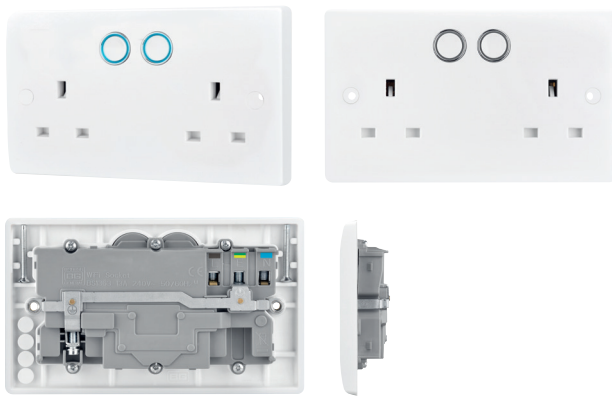

Your life Connected, Your life Smarter

Features & Benefits

Smart Power Socket, Double Switched 13A, White Moulded - Square Profile

Innovative Home Automation system from BG.
Control your connected devices from anywhere.
Your life connected, Your life smarter.

- Control and schedule power in the home or outside via touch, voice commands or APP.
- No expensive gateway hub unit, no expensive cloud costs, or subscriptions.
- BG Home App available to download from App Store or Google Play
- Set timer schedules, countdown function or random security options
- Compatible with Google Assistant, Amazon Alexa, Siri Shortcuts and IFTTT for smart home integration
- Quick and easy set-up, with in-App support.
- Individual socket control.
- Socket retrofittable into 25mm boxes.

Product Images

922/HC-01