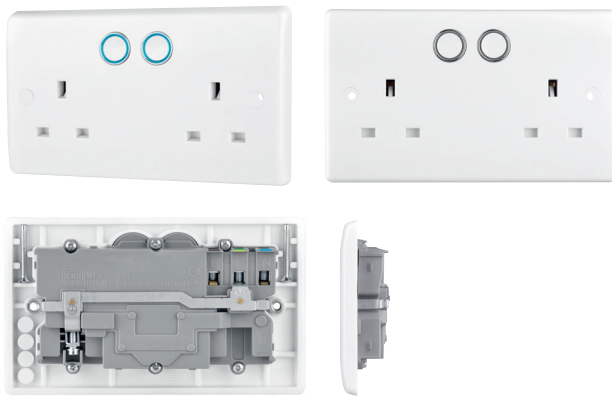

Your life Connected, Your life Smarter

Features & Benefits

Smart Power Socket, Double Switched 13A, White Moulded - Slim Profile

Innovative Home Automation system from BG.
Control your connected devices from anywhere.
Your life connected, Your life smarter.

Product Images

Line Drawings

822/HC-01

Technical Specifications

Standard(s)	Low Voltage Directive 2014/35/EU BS1363-2 : 2016 + A1:2018 EN 60669-2-1 : 2004 + A1:2009 + A12:2010 RED & EMC	
WEEE Directive	Yes	
RoHS Directive	Yes	
Rating	13 Amp 240V ~	
Contact Gap	3.0mm minimum	
Switch Type	Single Pole	
Terminal Capacity - L & N	3 x 2.5mm ² , 3 x 4.0mm ² & 2 x 6.0mm ²	
Mounting Box Depth (Min)	25mm	
Fixing Centres	120.6mm	
Stand-by Power	<0.3W	
Working Condition Temp	-20 - +85°C (For WiFi module)	

Your life Connected, Your life Smarter

Features & Benefits

Smart Power Socket, Double Switched 13A, White Moulded - Square Profile

Innovative Home Automation system from BG.
Control your connected devices from anywhere.
Your life connected, Your life smarter.