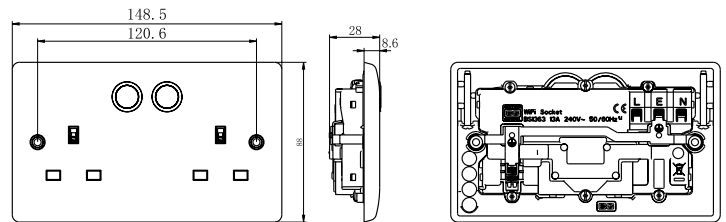

Your life Connected, Your life Smarter

Features & Benefits

Smart Power Socket, Double Switched 13A, White Moulded - Slim Profile

Innovative Home Automation system from BG.
Control your connected devices from anywhere.
Your life connected, Your life smarter.

Product Images

Line Drawings

822/HC-01

Technical Specifications

Standard(s)	Low Voltage Directive 2014/35/EU BS1363-2 : 2016 + A1:2018 EN 60669-2-1 : 2004 + A1:2009 + A12:2010 RED & EMC	
WEEE Directive	Yes	
RoHS Directive	Yes	
Rating	13 Amp 240V ~	
Contact Gap	3.0mm minimum	
Switch Type	Single Pole	
Terminal Capacity - L & N	3 x 2.5mm ² , 3 x 4.0mm ² & 2 x 6.0mm ²	
Mounting Box Depth (Min)	25mm	
Fixing Centres	120.6mm	
Stand-by Power	<0.3W	
Working Condition Temp	-20 - +85°C (For WiFi module)	

Product Images

922/HC-01

Line Drawings

Technical Specifications

Standard(s)	Low Voltage Directive 2014/35/EU BS1363-2 : 2016 + A1:2018 EN 60669-2-1 : 2004 + A1:2009 + A12:2010 RED & EMC	
WEEE Directive	Yes	
RoHS Directive	Yes	
Rating	13 Amp 240V ~	
Contact Gap	3.0mm minimum	
Switch Type	Single Pole	
Terminal Capacity - L & N	3 x 2.5mm ² , 3 x 4.0mm ² & 2 x 6.0mm ²	
Mounting Box Depth (Min)	25mm	
Fixing Centres	120.6mm	
Stand-by Power	<0.3W	
Working Condition Temp	-20 - +85°C (For WiFi module)	