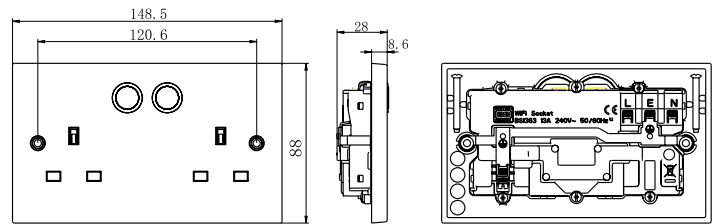

Line Drawings

Technical Specifications

Standard(s)	Low Voltage Directive 2014/35/EU BS1363-2 : 2016 + A1:2018 EN 60669-2-1 : 2004 + A1:2009 + A12:2010 RED & EMC	
WEEE Directive	Yes	
RoHS Directive	Yes	
Rating	13 Amp 240V ~	
Contact Gap	3.0mm minimum	
Switch Type	Single Pole	
Terminal Capacity - L & N	3 x 2.5mm², 3 x 4.0mm² & 2 x 6.0mm²	
Mounting Box Depth (Min)	25mm	
Fixing Centres	120.6mm	
Stand-by Power	<0.3W	
Working Condition Temp	-20 - +85°C (For WiFi module)	

Wireless Specifications

Connection Protocol	WiFi (Fast Con)
Wireless Frequency	2.4GHz
Wireless IEEE Standards	IEEE802.11b/g/n
Security Type	WAP/WAP2
Security Mechanism	Encryption standard: Open/WEP-Open/WPA/WPA2 Encryption algorithm: WEP64/WEP128/TKIP/AES

Packaging Information

Cat No.	Description	Packaging Type			Pack Quantity			Barcode		
		Product	Inner Box	Outer Box	Each	Inner Box	Outer Box	Individual	Inner Box	Outer Box
922/HC-01	WH SQ 13A 2G SW SKT HC	Box	Box	Carton	1	5	50	5050765176606	5050765177610	5050765177627

Weights & Dimensions

Cat No.	Description	Dimension (W x H x D) cm			Weight (Kg)			CBM (m3)
		Product	Inner Box	Outer Box	Each	Inner Box	Outer Box	Outer Box
922/HC-01	WH SQ 13A 2G SW SKT HC	14.9 x 8.8 x 2.8	17.8 x 16.7 x 15.7	90.1 x 18.6 x 32.8	0.26	1.39	14.26	0.055