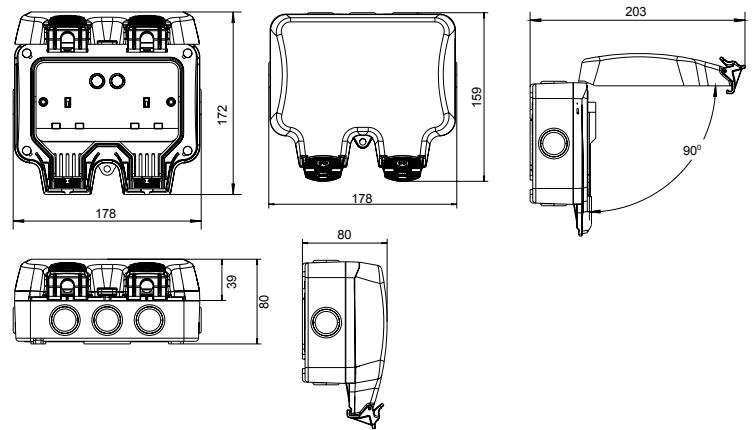

PRODUCT IMAGES

LINE DRAWINGS

TECHNICAL SPECIFICATIONS

Standard(s)	Low Voltage Directive 2014/35/EU BS1363-2 : 2016 + A1:2018 EN 60669-2-1 : 2004 + A1:2009 + A12:2010 RED & EMC	
WEEE Directive	Yes	
RoHS Directive	Yes	
CE	Yes	
Rating	13 Amp 240 Volts ~ 3120 Watts 50/60 Hz	
Contact Gap	3.0mm minimum	
Switch Type	Single Pole	
Terminal Capacity - L & N	3 x 2.5mm ² , 3 x 4.0mm ² & 2 x 6.0mm ²	
Stand-by Power	<0.3W	
Enclosure IP Rating	IP66	
Working Condition Temp:	-20 - +40°C	
Connection Protocol	WiFi (Fast Con)	

WEIGHTS & DIMENSIONS

Cat No.	Description	Packaging Type			Pack Quantity			Barcode		
		Product	Inner Box	Outer Box	Each	Inner Box	Outer Box	Individual	Inner Box	Outer Box
WP22/HC	Smart WP Double Socket	Box	-	Carton	1	-	10	5050765217989	-	5050765219563

Cat No.	Description	Dimension (W x H x D) cm					Weight (Kg)			CBM (m ³)
		Unpacked Product	Packed Product	Inner Box	Outer Box	Each	Packed Product	Inner Box	Outer Box	Outer Box
WP22/HC	Smart WP Double Socket	17.8 x 15.9 x 8	18.2 x 18.7 x 9.2	-	36.1 x 19.6 x 47.8	0.55	0.65	-	6.87	0.034